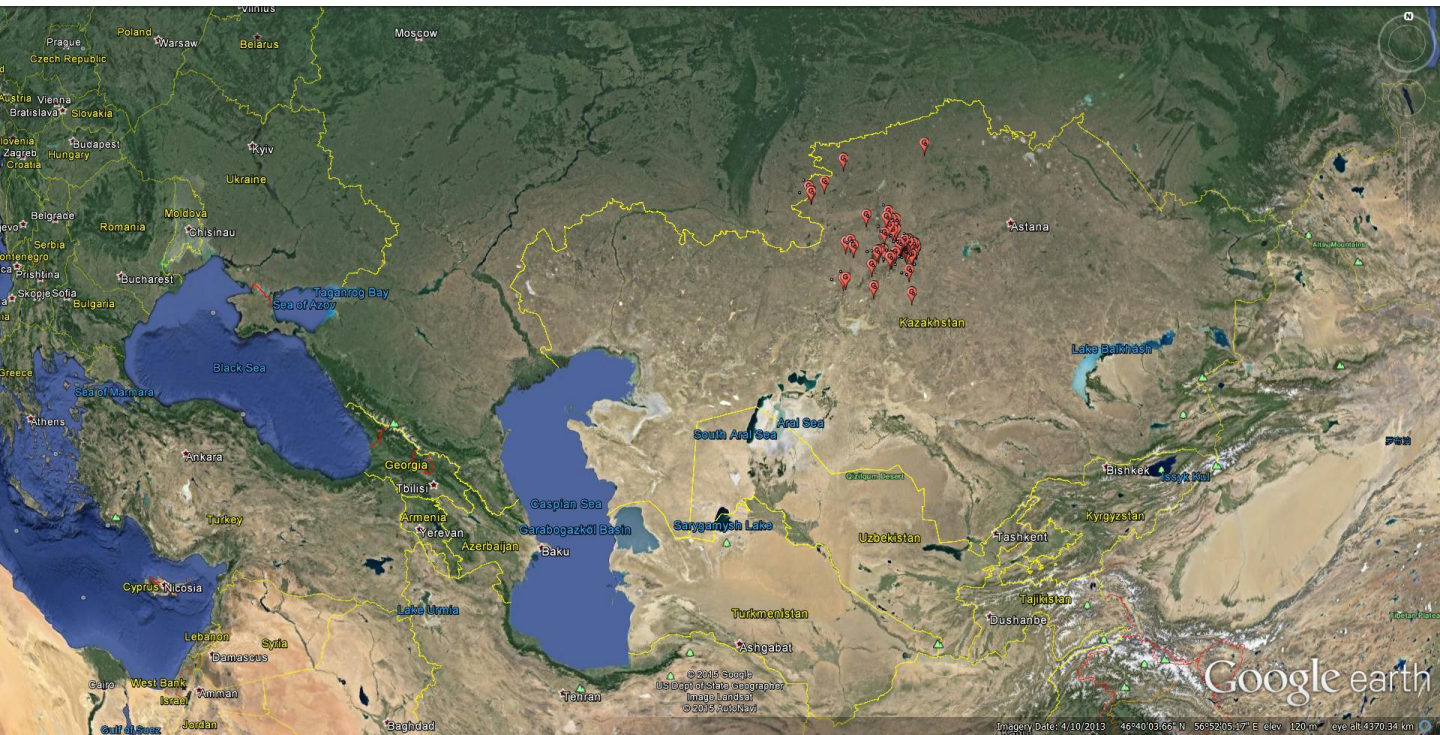

Kazakhstan Geoglyphs, ~ 6000-8000 years ago

May 2016

Geoglyph Calendar

Sun	Mon	Tue	Wed	Thu	Fri	Sat
1	2	3	4	5	6	7
8	9	10	11	12	13	14
15	16	17	18	19	20	21
22	23	24	25	26	27	28
29	30	31	1	2	3	4